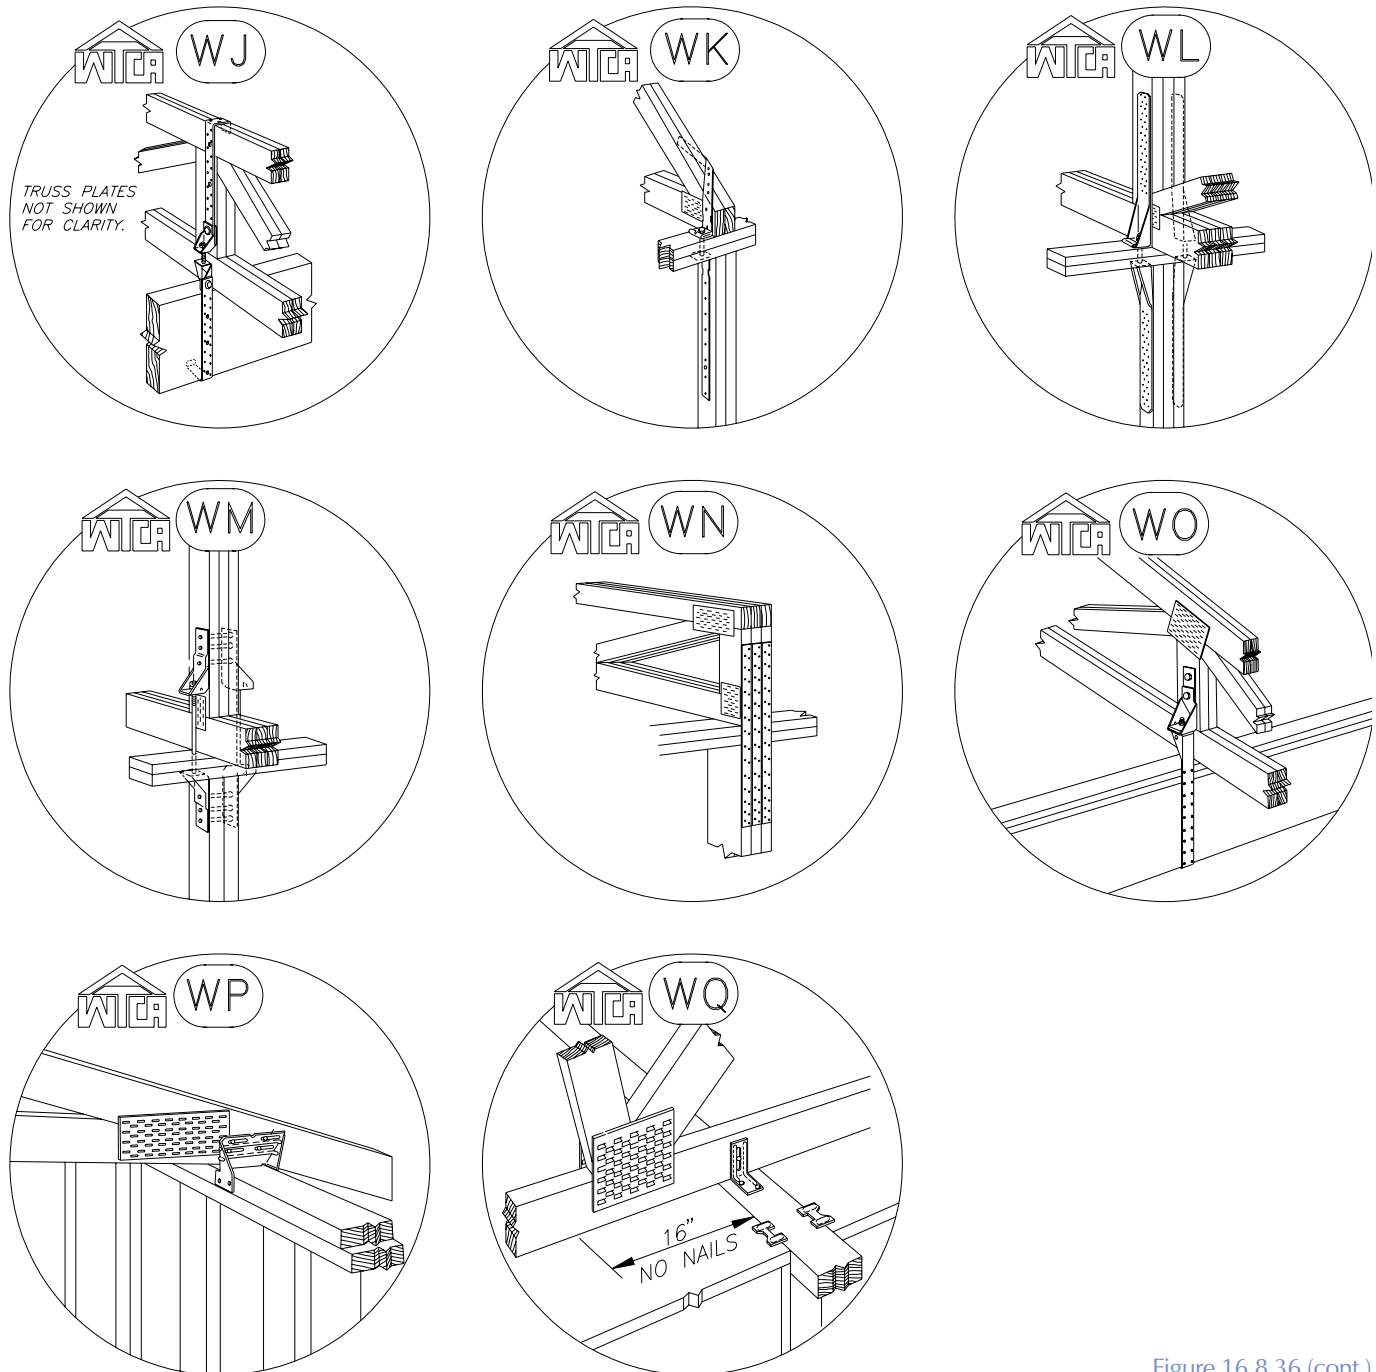

WTCA STANDARD DETAILS

Wood Hold-Down Hardware

Figure 16.8.36 WTCA standard industry details: Wood Hold-Down Hardware. Available for free download at www.woodtruss.com.

Figure 16.8.36

WTCA STANDARD DETAILS

Wood Hold-Down Hardware (cont.)

Figure 16.8.36 (cont.)